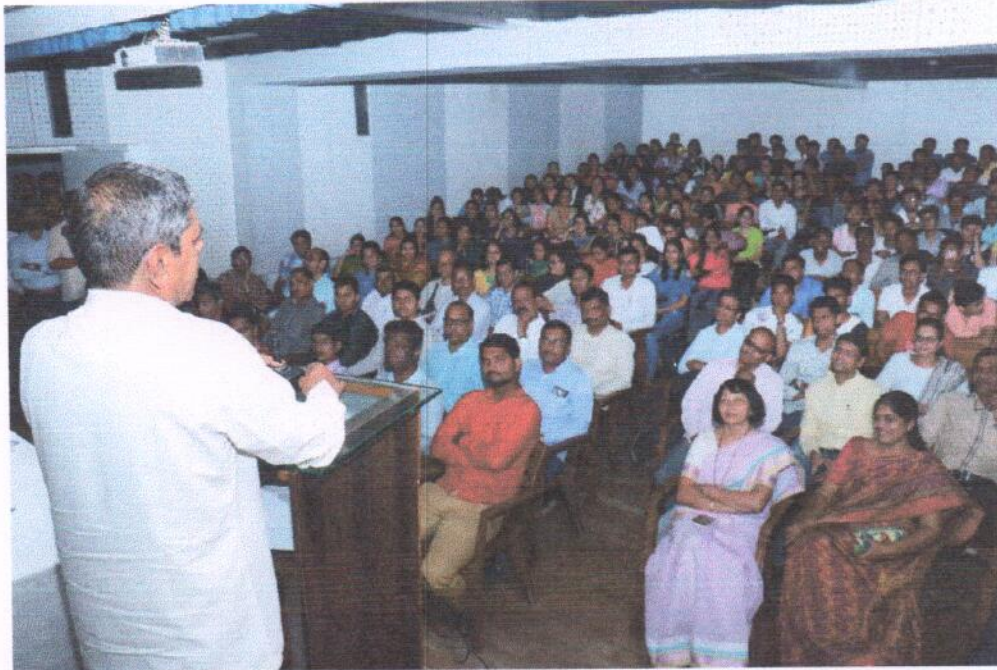

AFFILIATED TO KBC NORTH MAHARASHTRA UNIVERSITY RECOGNIZED BY (AICTE), NEW DELHI, NAAC ACCREDITED, ISO 9001 : 2015

Session by Mr. Bhaskarrao Pere Patil for Farmers of Jalgaon

A workshop on Personality development jointly organised with Department of Life Long Learning, KBC North Maharashtra University, Jalgaon