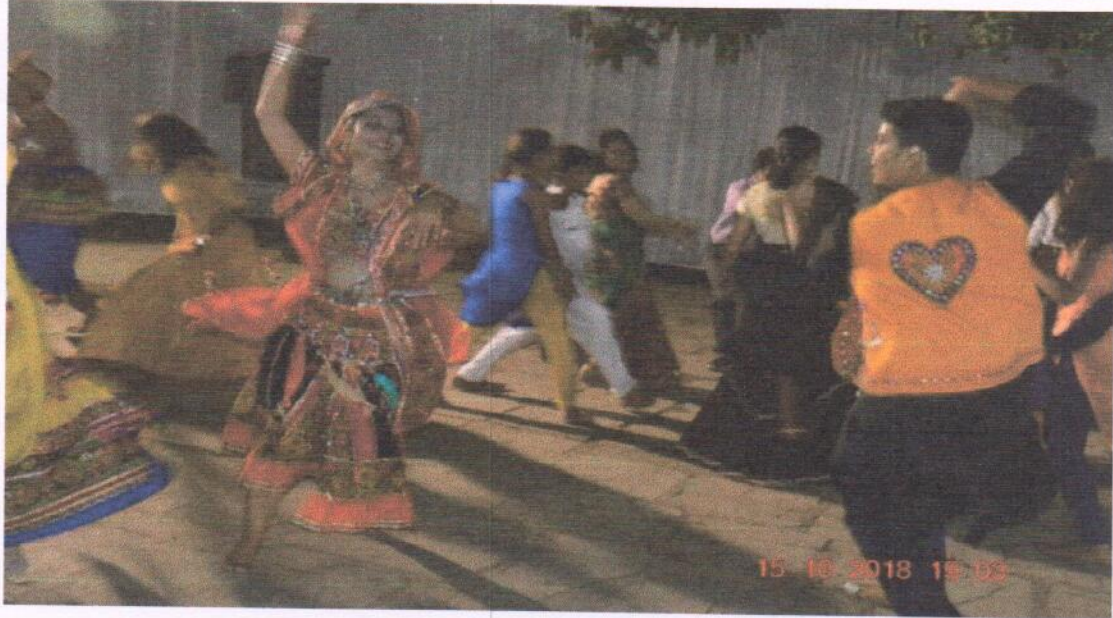

Khandesh College Education Society's

INSTITUTE OF MANAGEMENT & RESEARCH

AFFILIATED TO KBC NORTH MAHARASHTRA UNIVERSITY RECOGNIZED BY (AICTE), NEW DELHI, NAAC ACCREDITED, ISO 9001 : 2015

Navratri Dandiya Competition